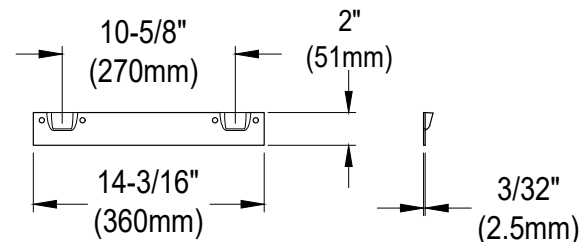

GCLWS362019

Cast Iron Single Bowl Wall Mount Sink, (L)36" X (W)20-3/16" X (H)18-5/16"

Wall Hanger (2 pcs)

Drain Hole Size (Scale 3:1)