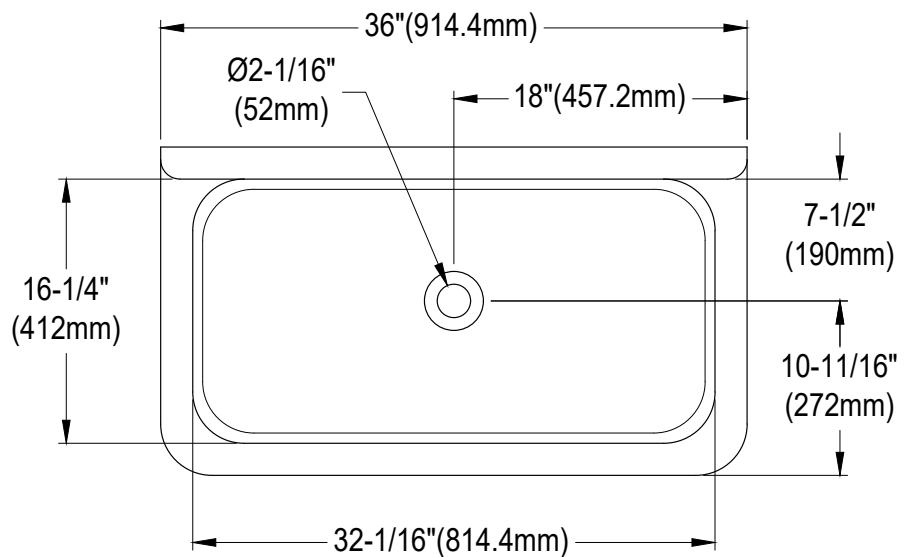

GCLWS362019

Cast Iron Single Bowl Wall Mount Sink, (L)36" X (W)20-3/16" X (H)18-5/16"

Wall Hanger (2 pcs)

Drain Hole Size (Scale 3:1)